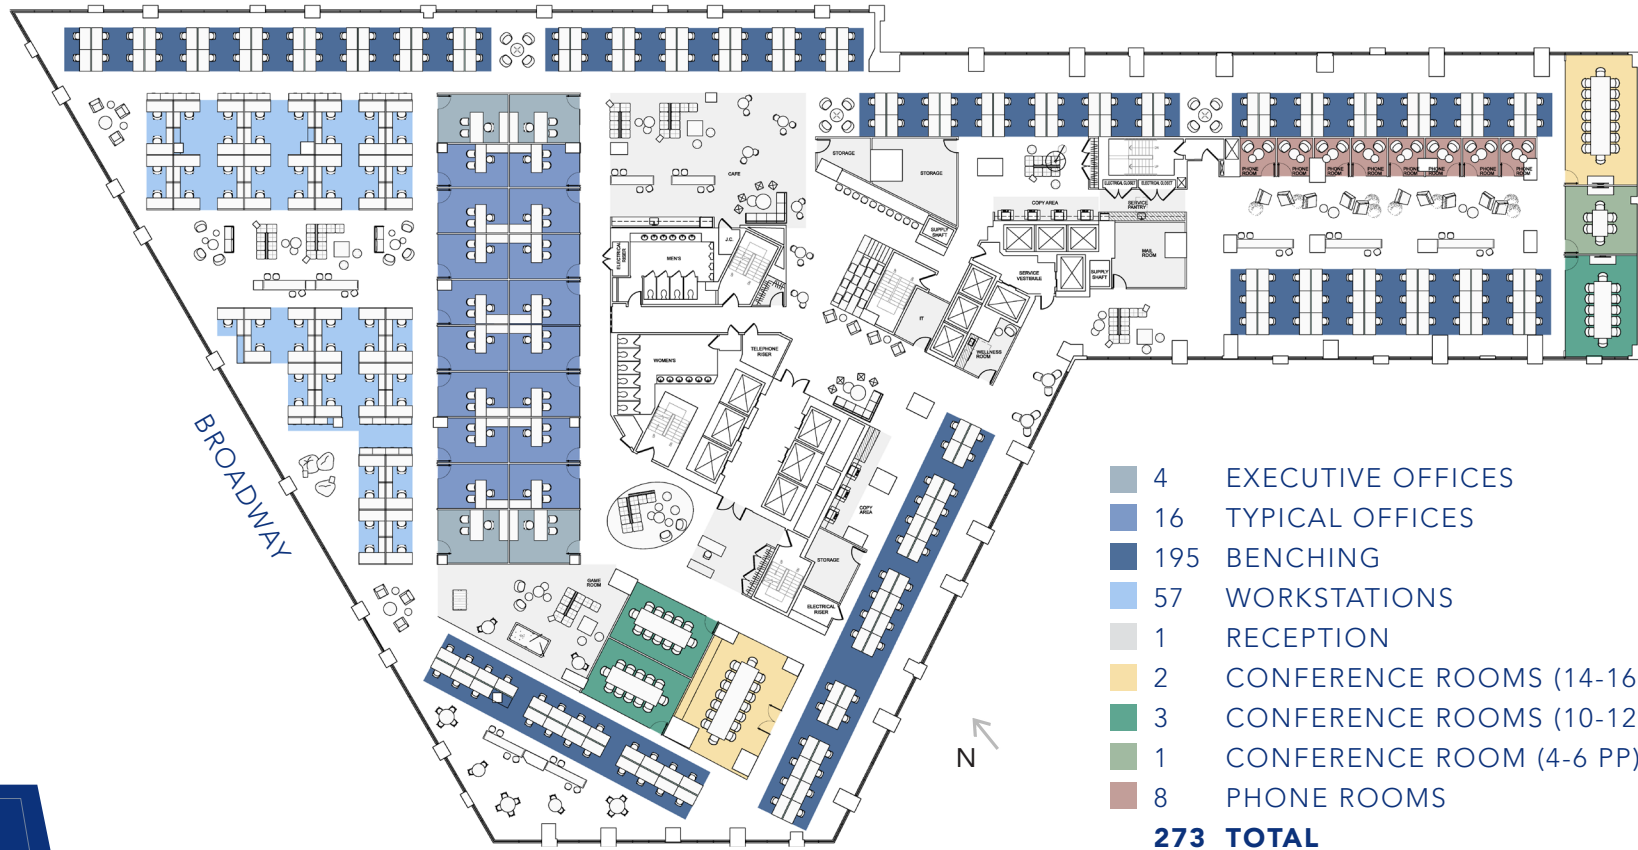

OPEN PLAN | 53,750 RSF

ENTIRE 6TH & 7TH FLOORS | IMMEDIATE AVAILABILITY

197 RSF Per Employee